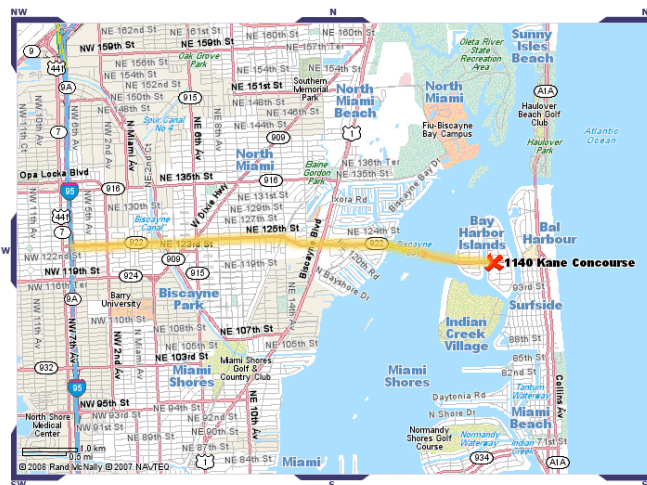

**Please do not
hesitate to call
us with any
questions:
305-861-8266**